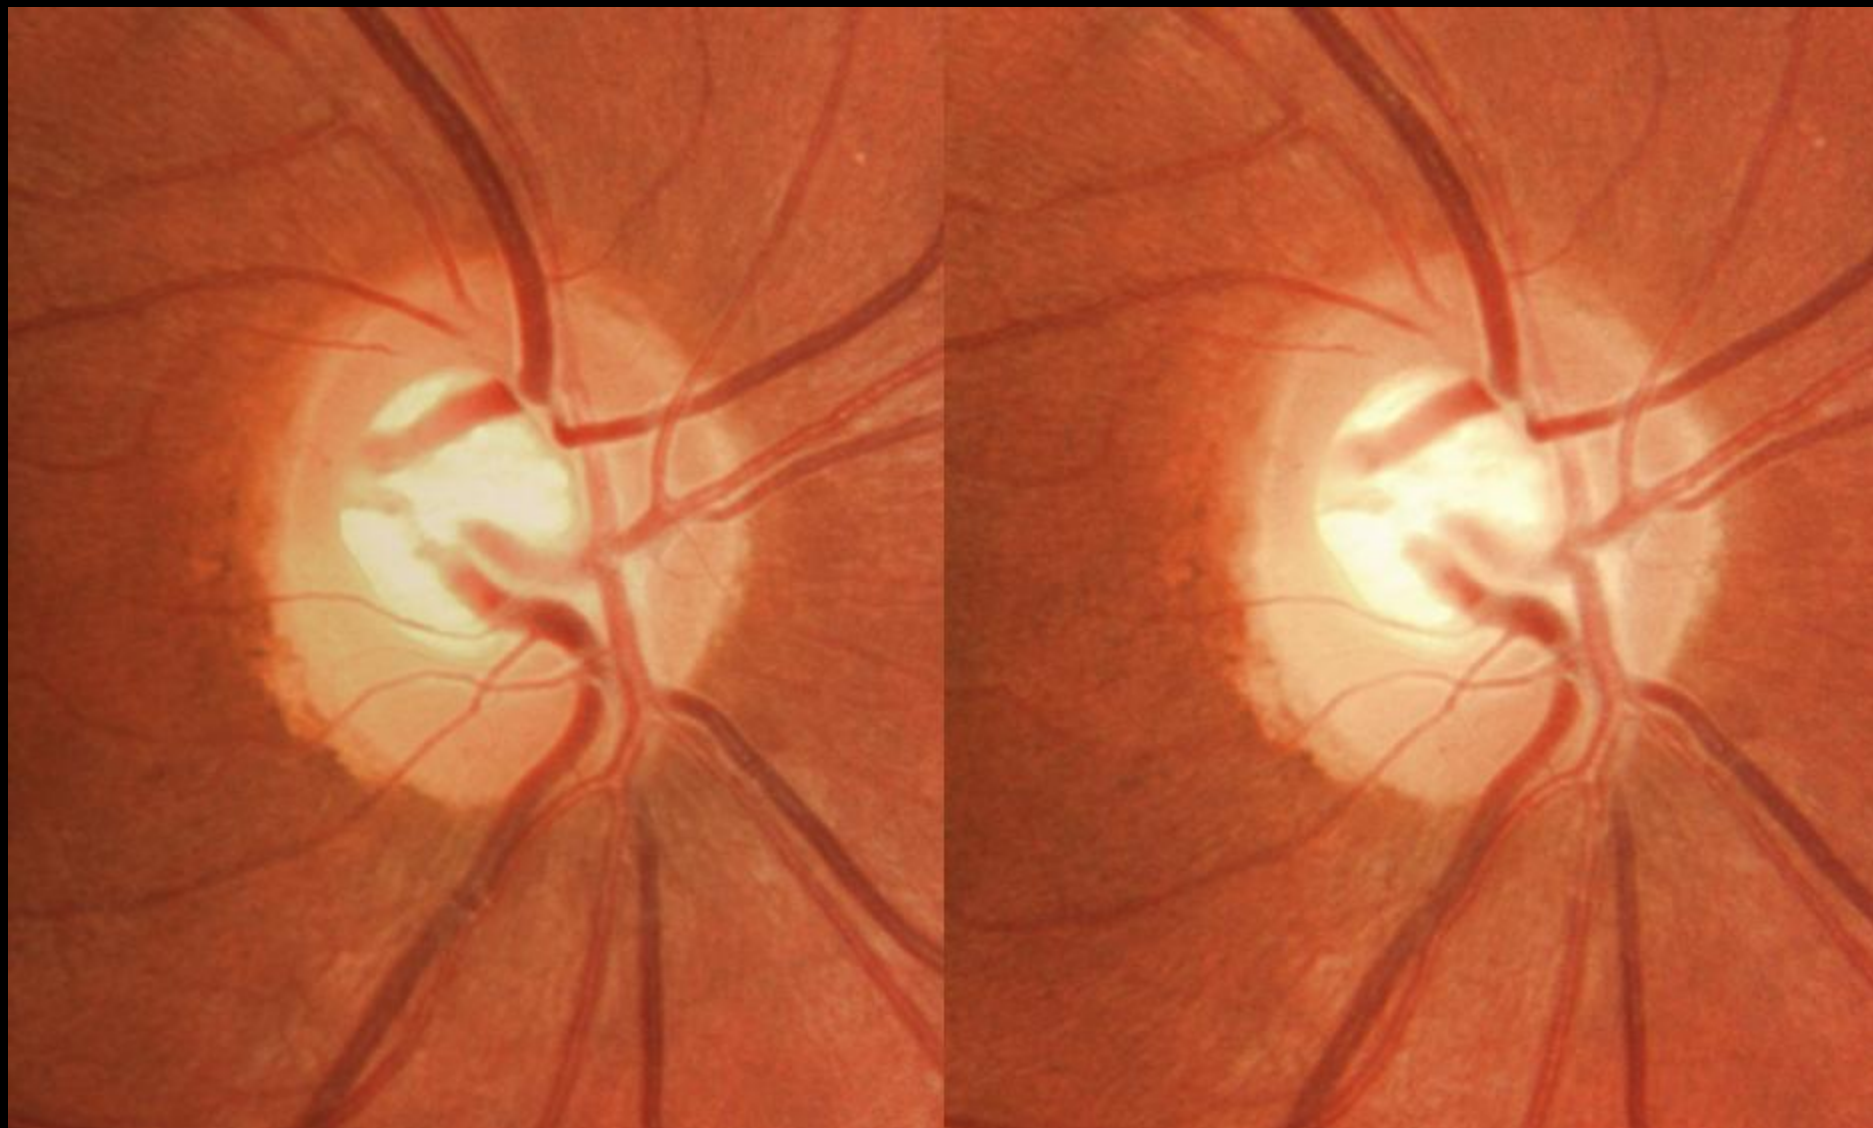

centervue

Image Gallery

drs

Digital Retinography System

**A fully automated
retinal Camera**

- Fully automated
- Non-mydriatic fundus camera
- Unsurpassed ease of use.
- No training required
- WiFi ready for remote viewing
- No external PC required
- 7 fields of view, red-free
- Stereo optic nerve head imaging
- External imaging
- ***Amazingly affordable!***

 **Home >> Settings**

Preferences | **Time** | Network | System | About

SINGLE FIELD | MULTIPLE FIELD

use ethnicity group settings

Caucasian ▾ default ethnicity

5 ▾ seconds between each field.

centervue
at the center of vision