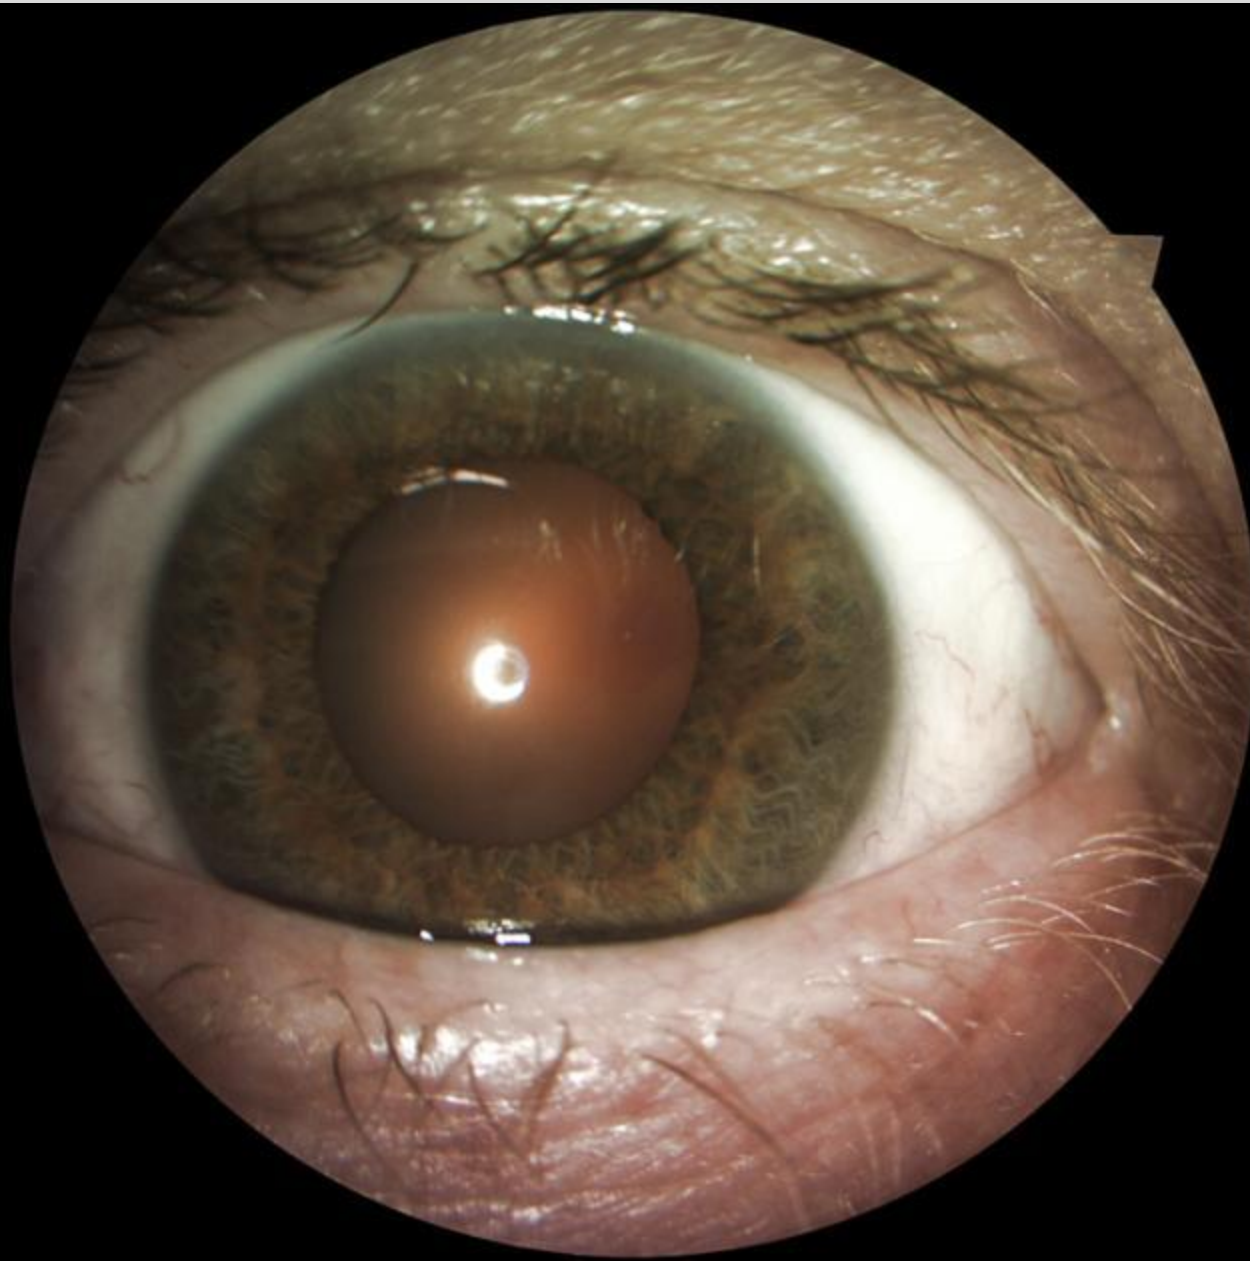

centervue

Image Gallery

drs

Digital Retinography System

**A fully automated
retinal Camera**

- Fully automated
- Non-mydriatic fundus camera
- Unsurpassed ease of use.
- No training required
- WiFi ready for remote viewing
- No external PC required
- 7 fields of view, red-free
- Stereo optic nerve head imaging
- External imaging
- ***Amazingly affordable!***

 **Home >> Settings**

Preferences | **Time** | Network | System | About

SINGLE FIELD | MULTIPLE FIELD

use ethnicity group settings

Caucasian ▾ default ethnicity

5 ▾ seconds between each field.

centervue
at the center of vision