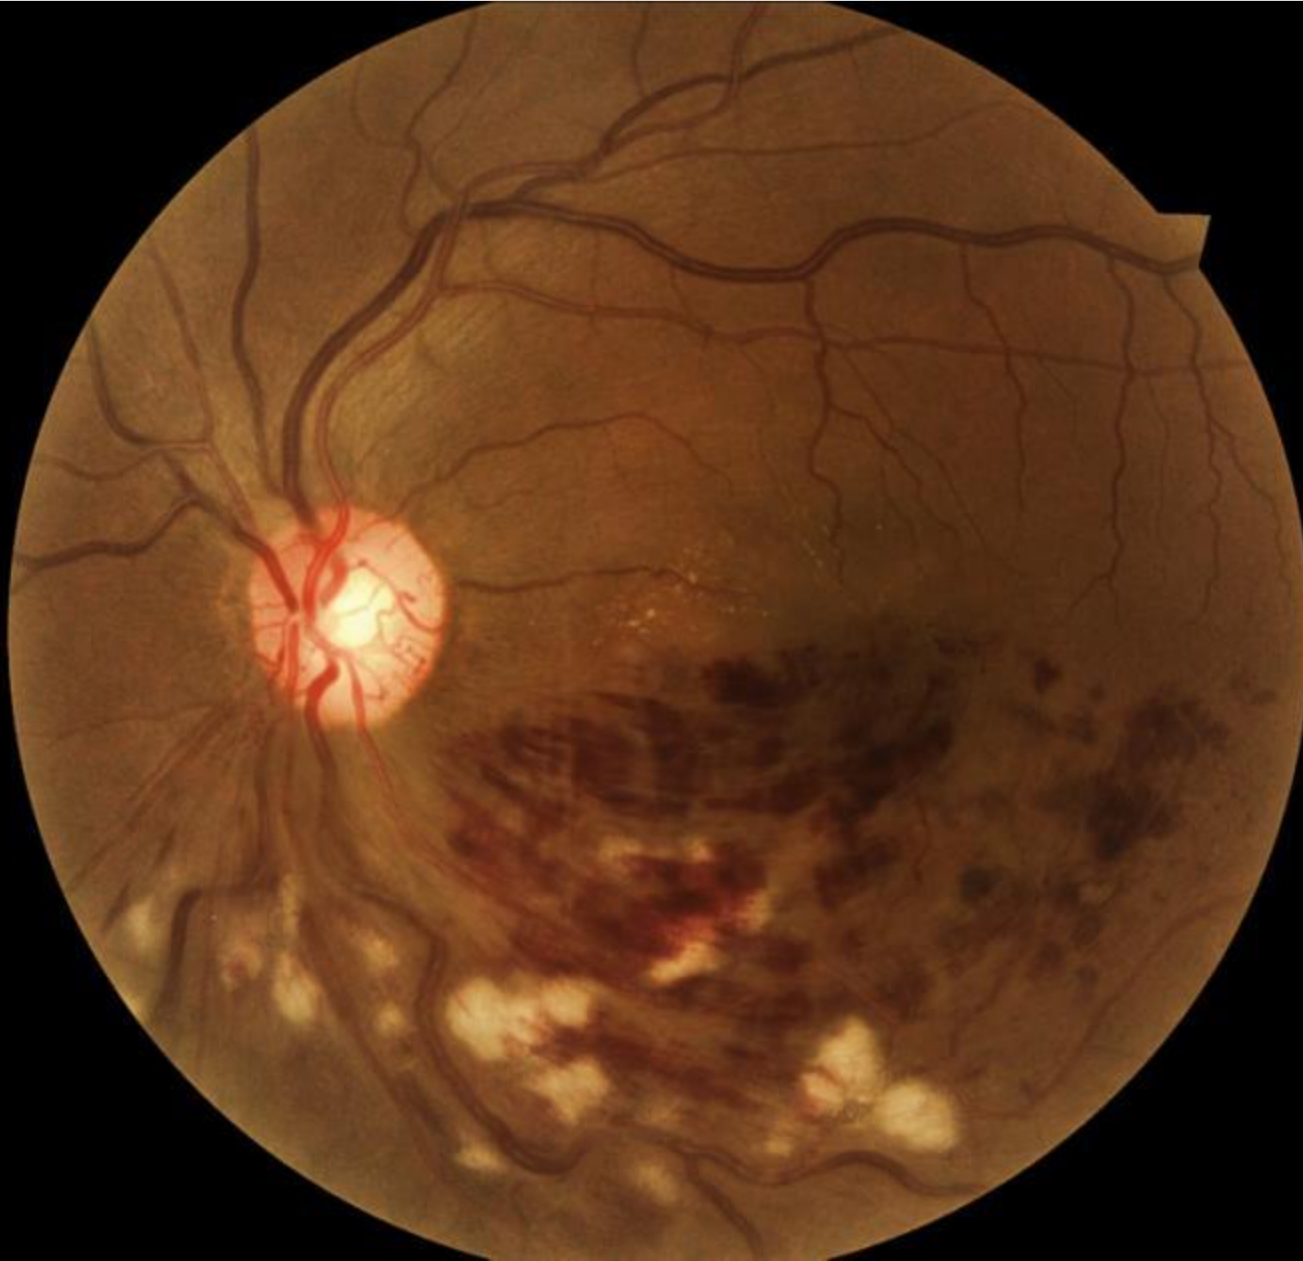

centervue

Image Gallery

drs

Digital Retinography System

**A fully automated
retinal Camera**

- Fully automated
- Non-mydriatic fundus camera
- Unsurpassed ease of use.
- No training required
- WiFi ready for remote viewing
- No external PC required
- 7 fields of view, red-free
- Stereo optic nerve head imaging
- External imaging
- ***Amazingly affordable!***

 **Home >> Settings**

Preferences | **Time** | Network | System | About

SINGLE FIELD | MULTIPLE FIELD

use ethnicity group settings

Caucasian ▾ default ethnicity

5 ▾ seconds between each field.

centervue
at the center of vision