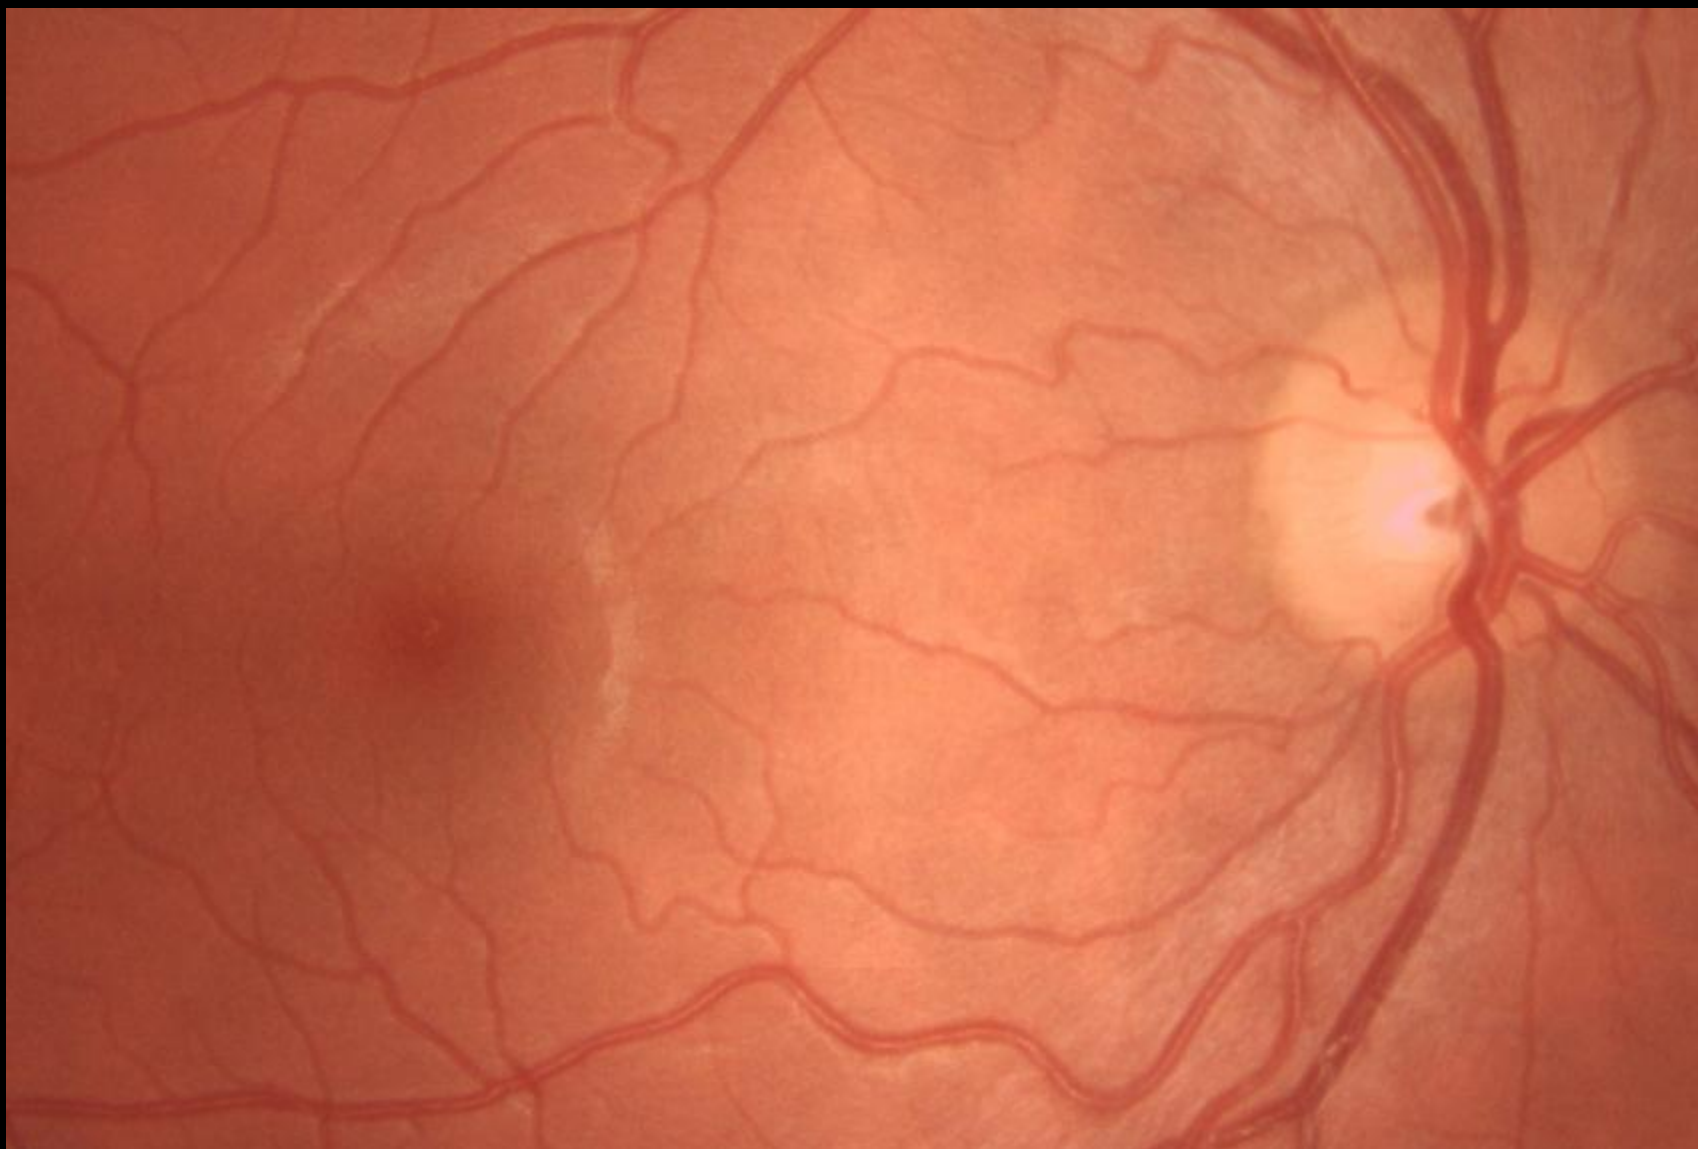

centervue

Image Gallery

drs

Digital Retinography System

**A fully automated
retinal Camera**

- Fully automated
- Non-mydriatic fundus camera
- Unsurpassed ease of use.
- No training required
- WiFi ready for remote viewing
- No external PC required
- 7 fields of view, red-free
- Stereo optic nerve head imaging
- External imaging
- ***Amazingly affordable!***

 **Home >> Settings**

Preferences | **Time** | Network | System | About

SINGLE FIELD | MULTIPLE FIELD

use ethnicity group settings

Caucasian ▾ default ethnicity

5 ▾ seconds between each field.

centervue
at the center of vision