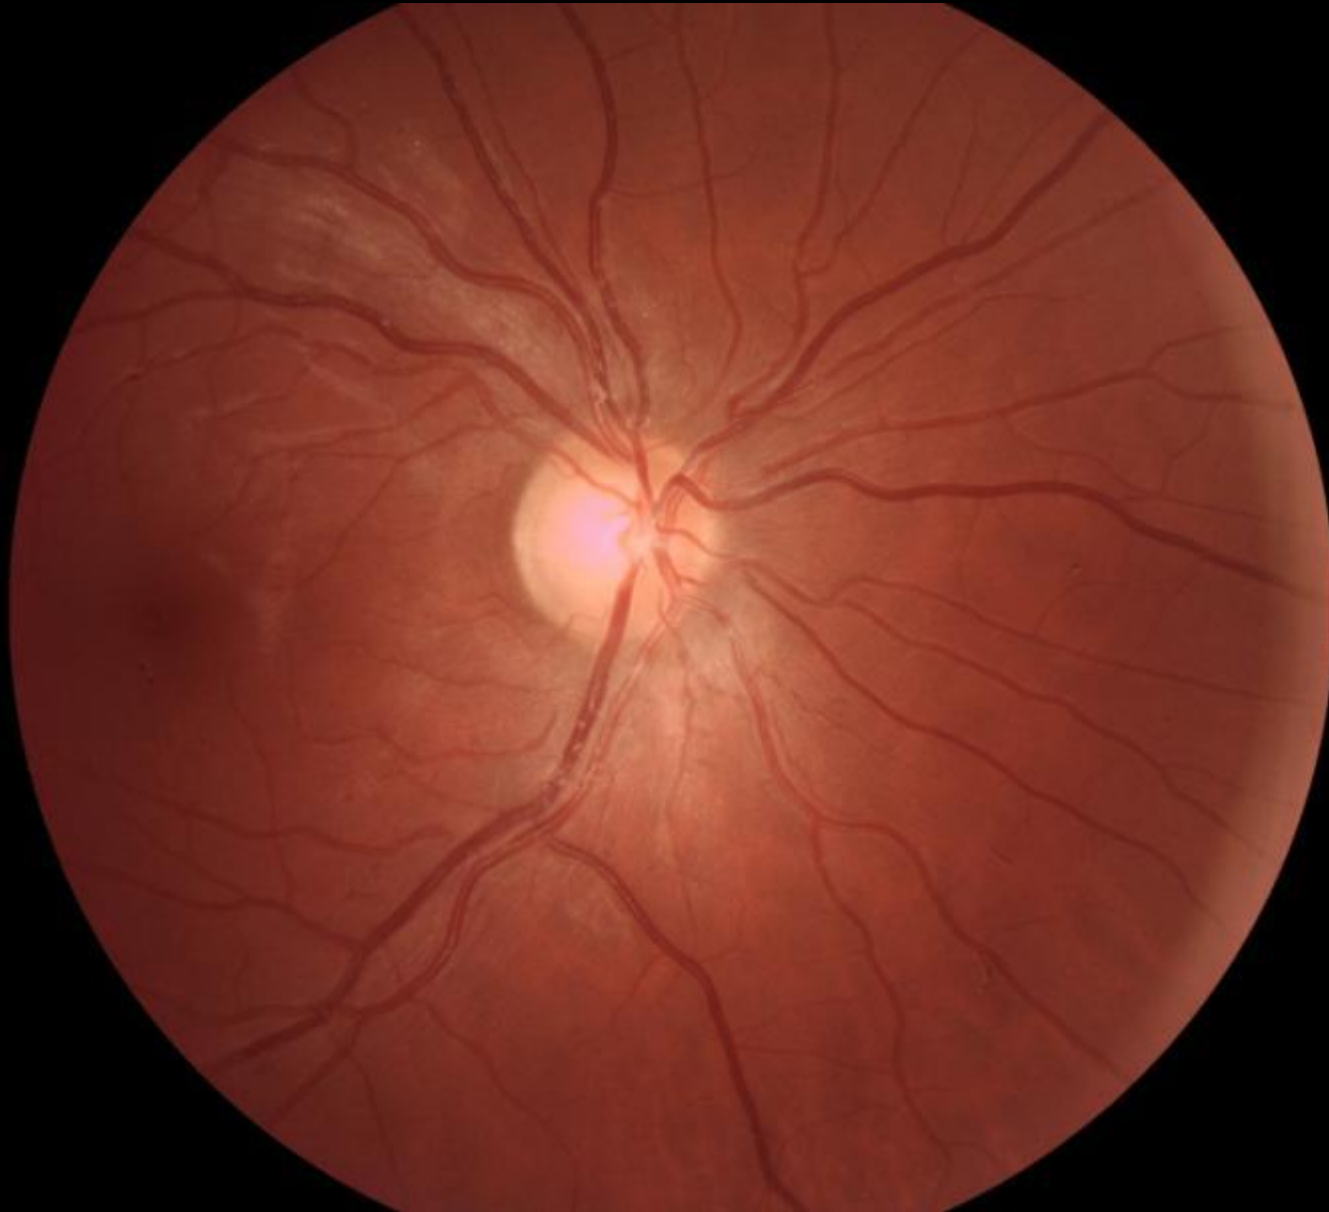

centervue

Image Gallery

drs

Digital Retinography System

**A fully automated
retinal Camera**

- Fully automated
- Non-mydriatic fundus camera
- Unsurpassed ease of use.
- No training required
- WiFi ready for remote viewing
- No external PC required
- 7 fields of view, red-free
- Stereo optic nerve head imaging
- External imaging
- ***Amazingly affordable!***

 **Home >> Settings**

Preferences | **Time** | Network | System | About

SINGLE FIELD | MULTIPLE FIELD

use ethnicity group settings

Caucasian ▾ default ethnicity

5 ▾ seconds between each field.

centervue
at the center of vision